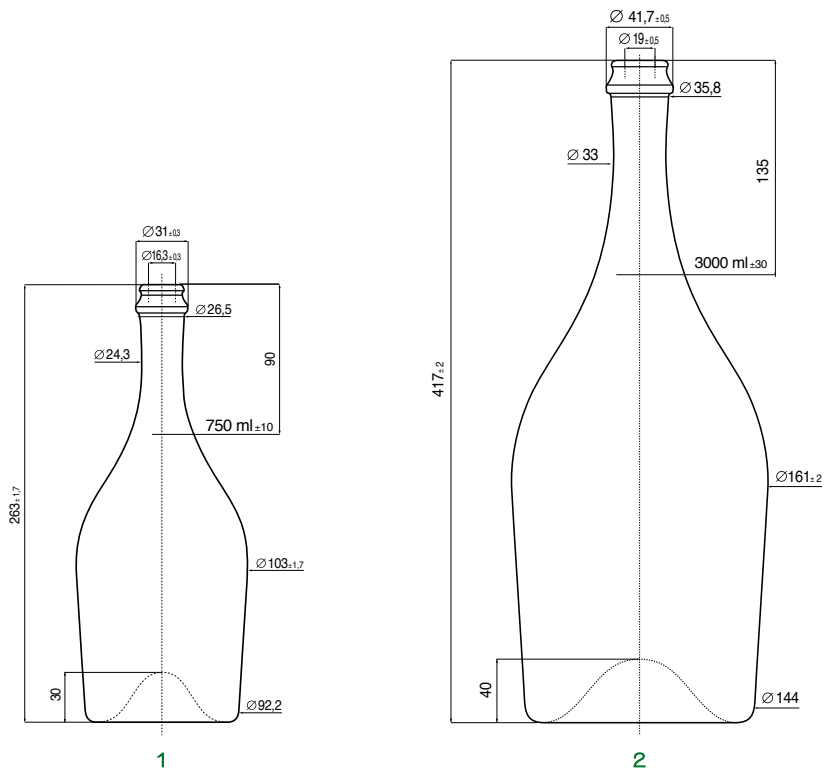

JEROBOAM EXCLUSIVE 3000ml

2 JEROBOAM EXCLUSIVE 3000

3000 2950 126 84 BC11

MODELLI DEPOSITATI - REGISTERED DESIGN