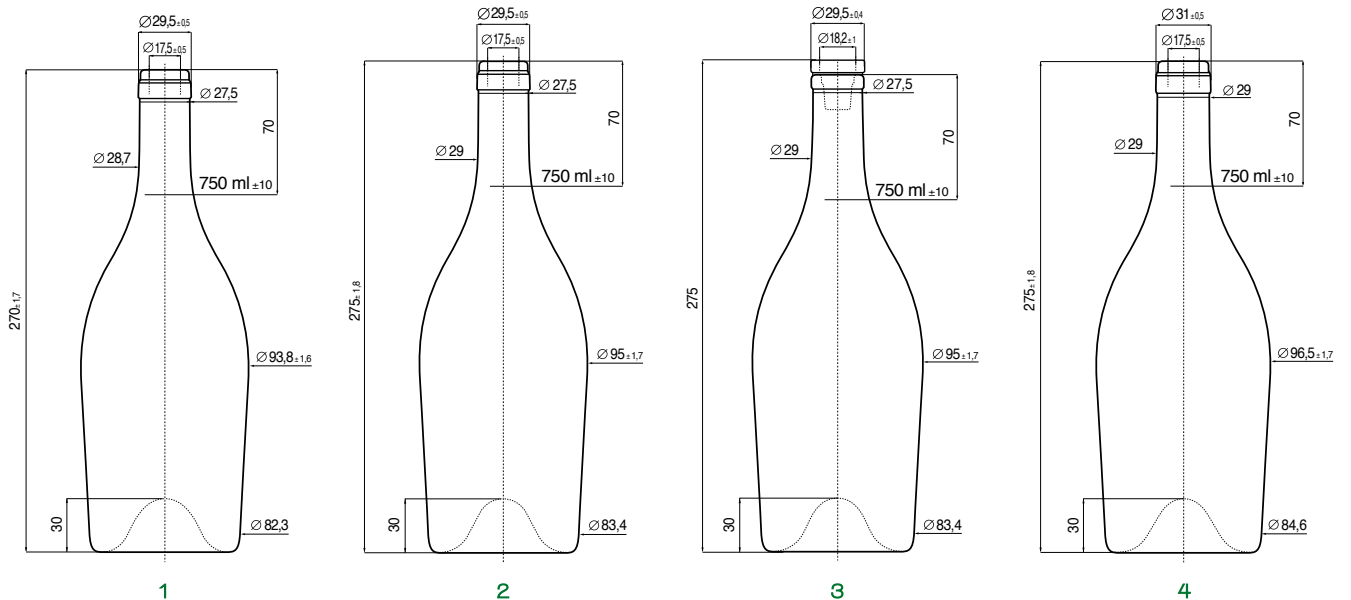

1 BRG PREMIERE ECO 750

750 650 576 - BB11

2 BRG PREMIERE LEGGERA 750

750 750 576 - BB11

3 BRG PREMIERE LEGG. V-L 750

750 750 576 - BF96

4 BRG PREMIERE 750

750 850 576 - BB21

MODELLI DEPOSITATI - REGISTERED DESIGN