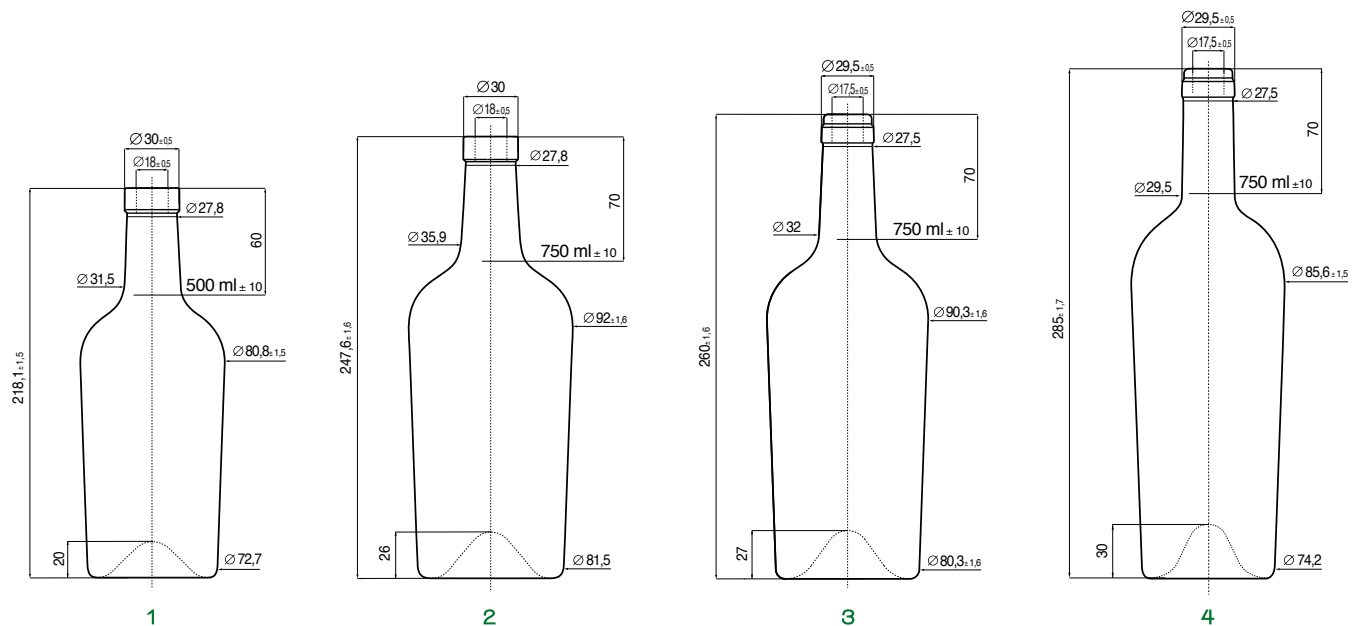

1 BRD CUBANA 500	500	450	980	-	BF04
2 BRD CUBANA 750	750	600	750	600	BF04
3 BRD REALE 750	750	600	600	-	BB11
4 BRD REALE ALTA 750	750	600	704	528	BB11

MODELLI DEPOSITATI - REGISTERED DESIGN