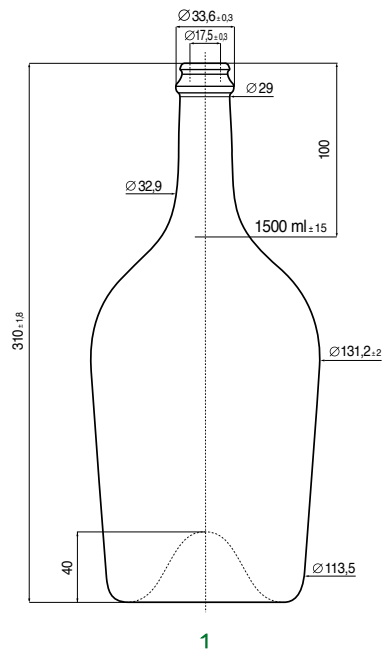

2 JEROBOAM BUTTERFLY 3000

3000 2950 126 84 BC11

MODELLI DEPOSITATI - REGISTERED DESIGN