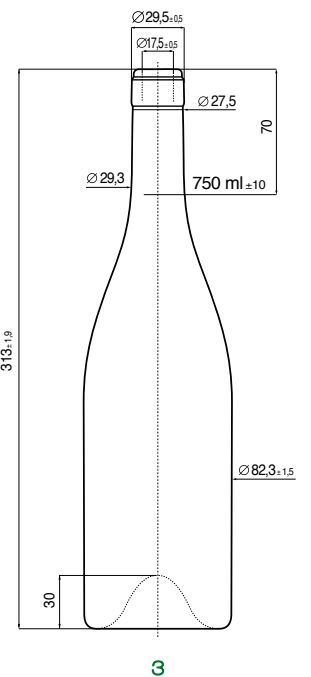

3 BRG LIBERTY LEGGERA 750

750 650 784 588 BB17

MODELLI DEPOSITATI - REGISTERED DESIGN