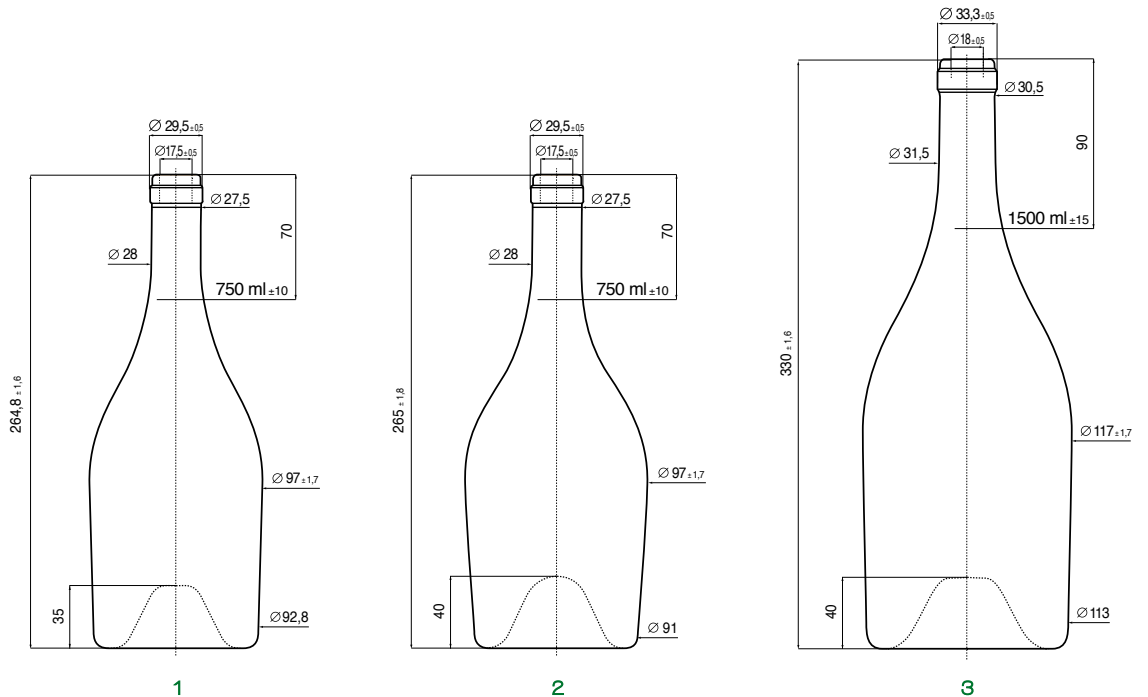

1 BRG EXCLUSIVE 750	750	650	532	-	BB11
2 BRG EXCLUSIVE EXTRA 750	750	750	484	-	BB11
3 BRG EXCLUSIVE 1500	1500	900	258	-	BB09

MODELLI DEPOSITATI - REGISTERED DESIGN