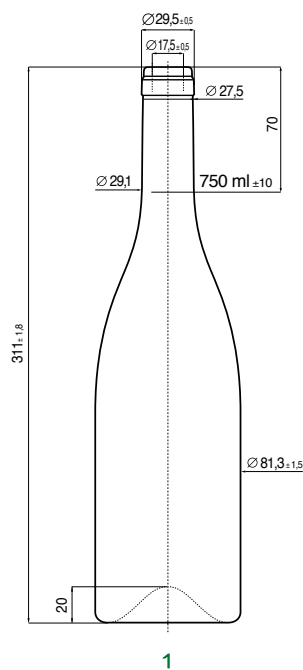

3 BRG LIBERTY LEGGERA 750

750 650 784 588 BB17

MODELLI DEPOSITATI - REGISTERED DESIGN