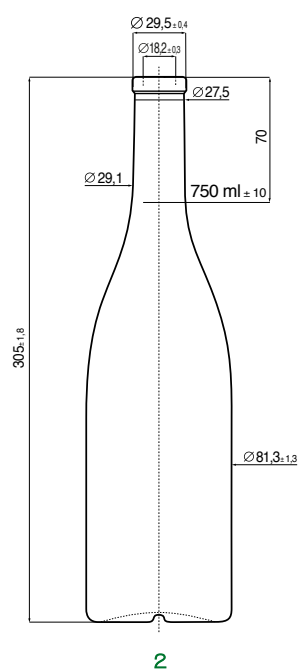

3 BRG LIBERTY LEGGERA 750

750 650 784 588 BB17

MODELLI DEPOSITATI - REGISTERED DESIGN