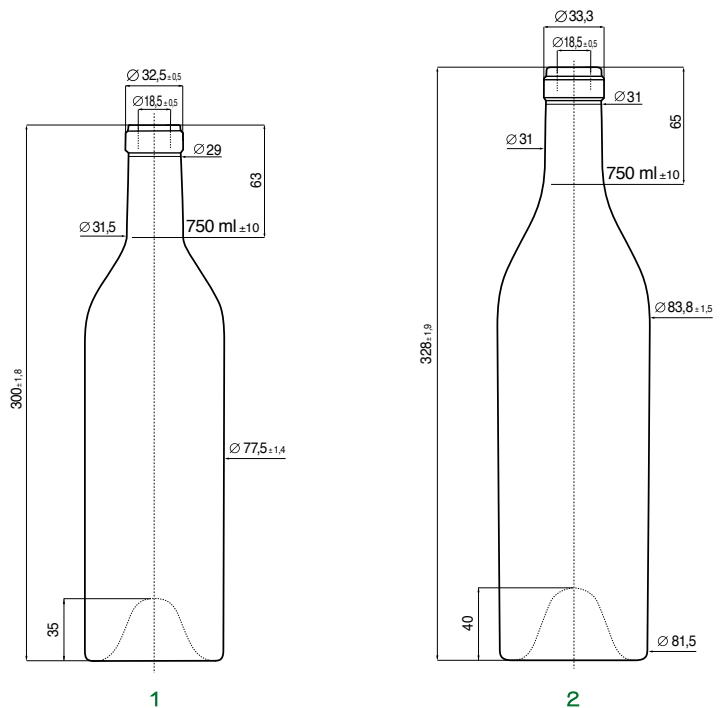

MODELLI DEPOSITATI - REGISTERED DESIGN

1 BRD **CRU NL** 750

750 600 832 624 BB44

2 BRD **GRAND CRU** 750

750 1200 528 - BB20

MODELLI DEPOSITATI - REGISTERED DESIGN

BRD **CRU NL** 750ml

BRD **GRAND CRU** 750ml