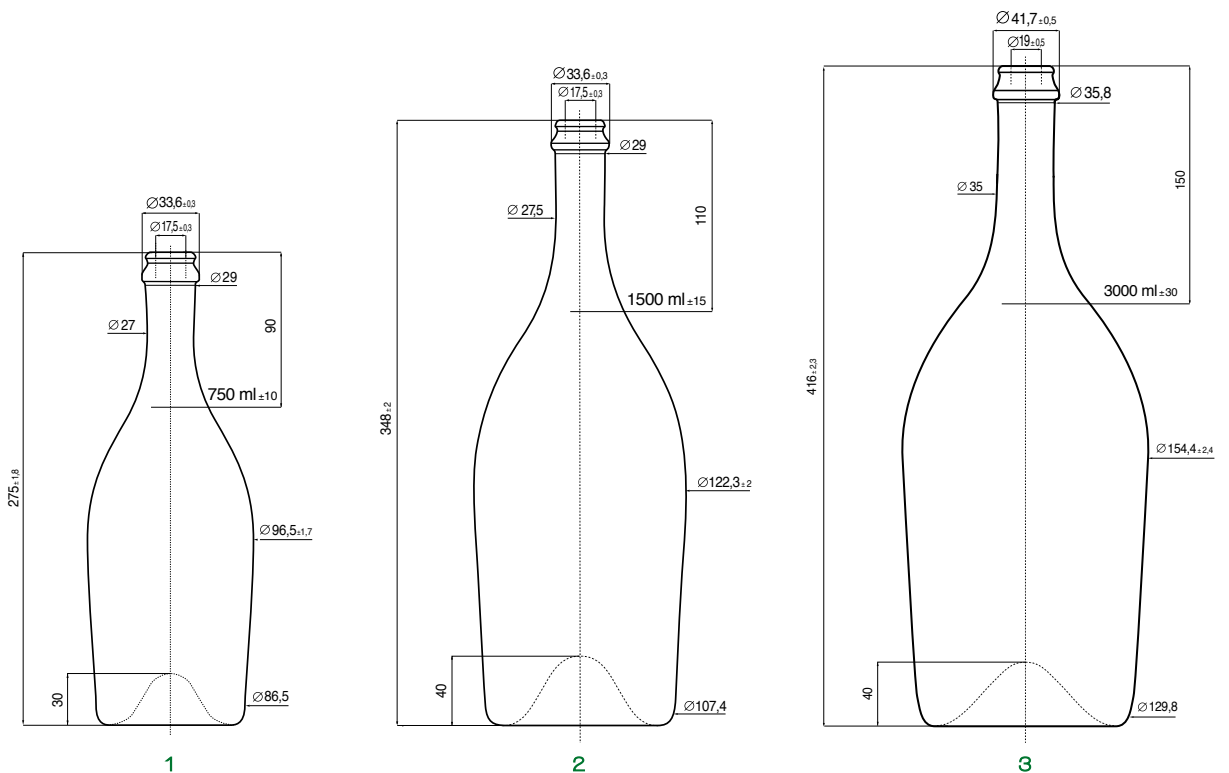

3 JER PREMIERE 3000

3000 2950 126 84 BC11

MODELLI DEPOSITATI - REGISTERED DESIGN