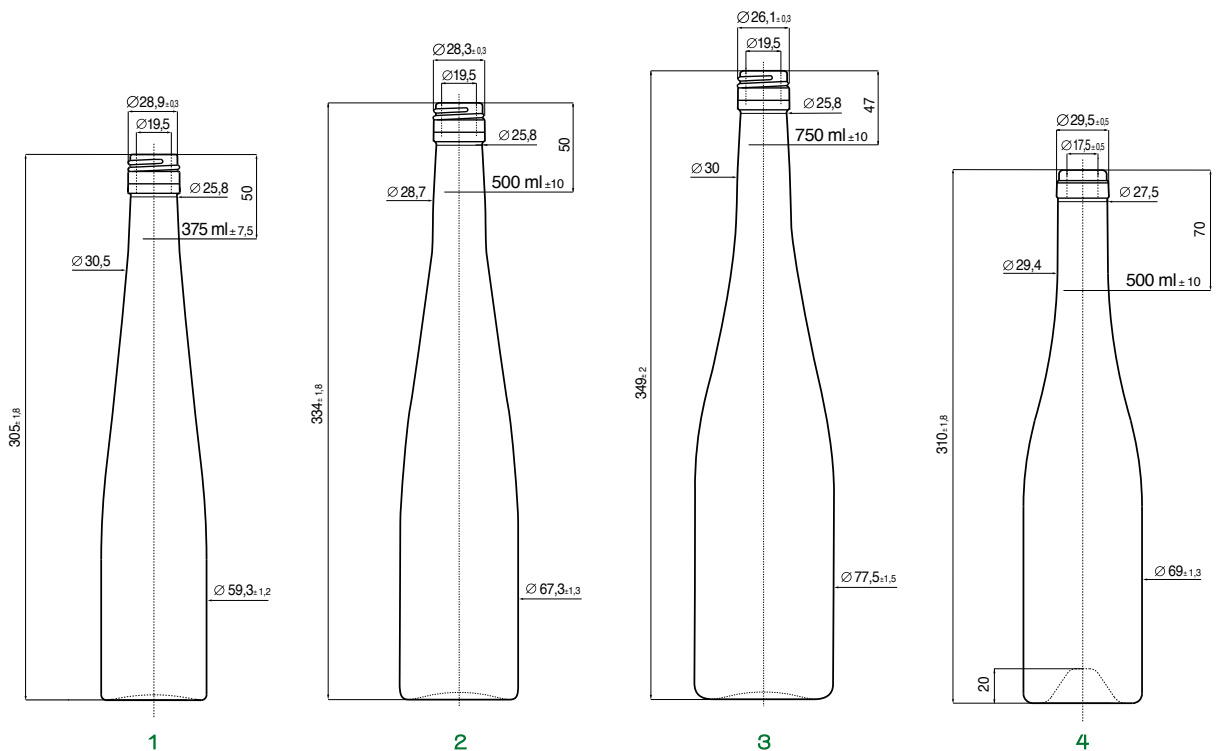

1 RENANA **PRESTIGE BVS** 375
375 350 1484 1113 BV79

2 RENANA **PRESTIGE BVS** 500
500 500 894 - BV79

3 RENANA **PRESTIGE BVS** 750
750 500 630 - BV79

4 RENANA **VINSANTO** 500
500 500 816 - BB11

MODELLI DEPOSITATI - REGISTERED DESIGN