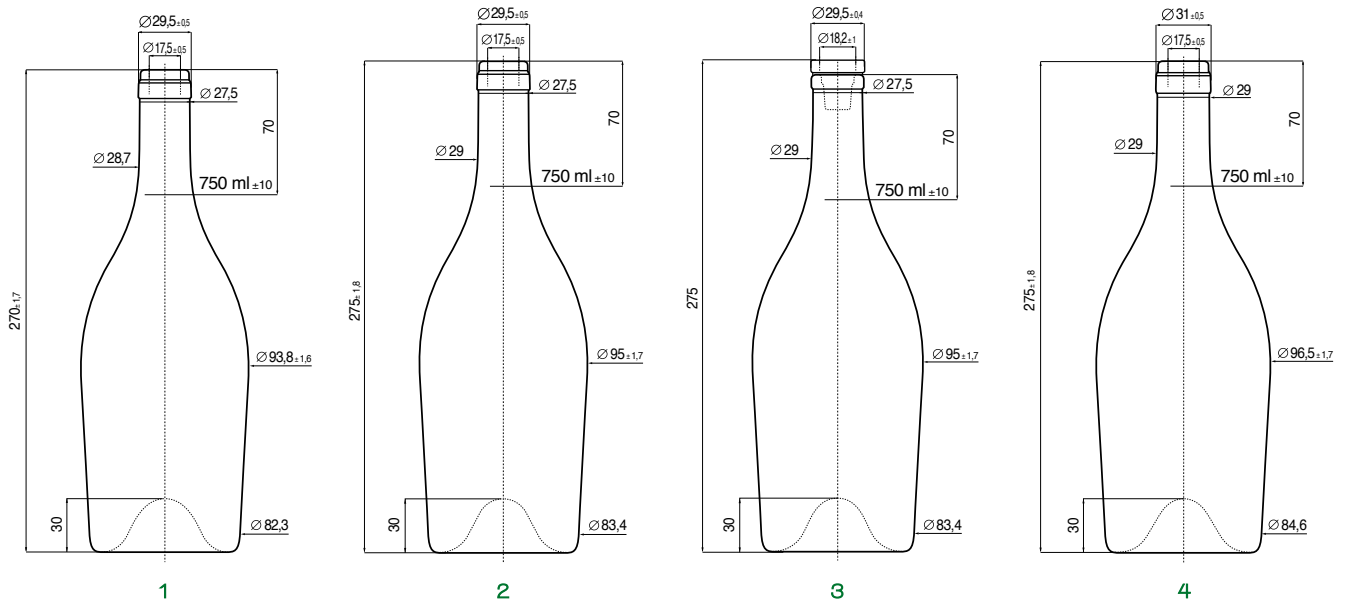

1 BRG PREMIERE ECO 750

750 650 576 - BB11

2 BRG PREMIERE LEGGERA 750

750 750 576 - BB11

3 BRG PREMIERE LEGG. V-L 750

750 750 576 - BF96

4 BRG PREMIERE 750

750 850 576 - BB21

MODELLI DEPOSITATI - REGISTERED DESIGN