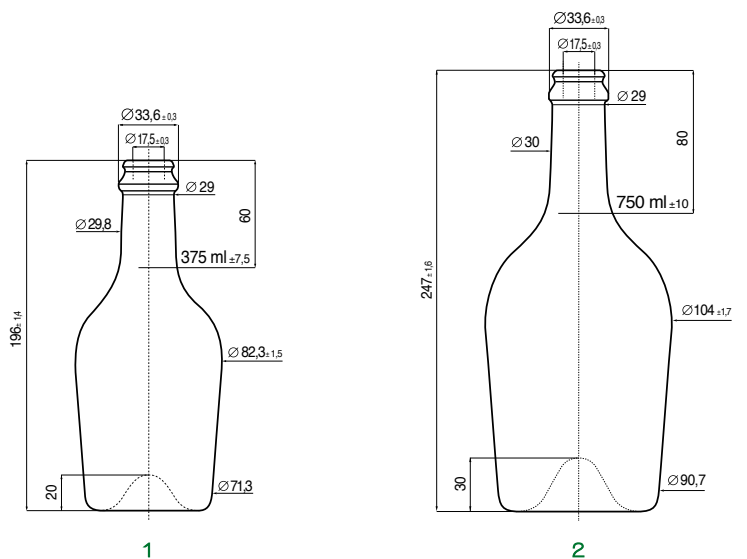

SPM BUTTERFLY 375ml

SPM BUTTERFLY 750ml

SPM BUTTERFLY 1500ml

1 CHA **BUTTERFLY** 375

375 450 1176 980 BC02

2 CHA **BUTTERFLY** 750

750 850 605 484 BC02

MODELLI DEPOSITATI - REGISTERED DESIGN