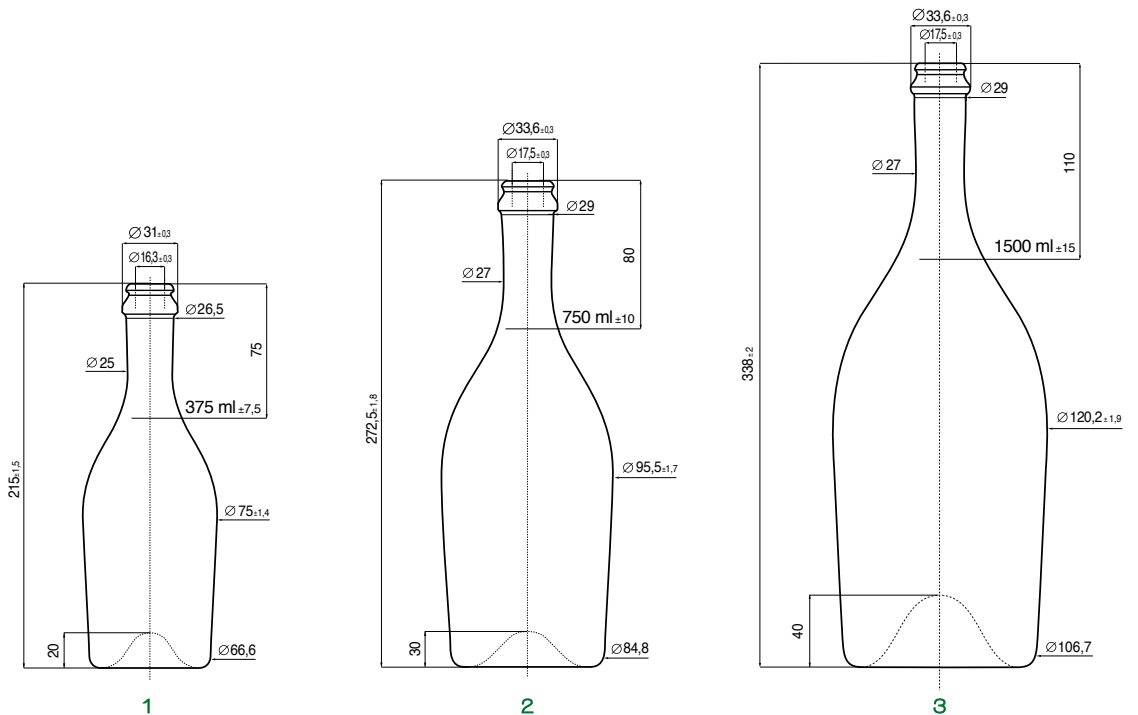

1 SPM PREMIERE 375

375 350 1165 - BC07

2 SPM PREMIERE 750

750 750 576 - BC02

3 SPM PREMIERE 1500

1500 1350 258 - BC02

MODELLI DEPOSITATI - REGISTERED DESIGN

SPM PREMIERE 375ml