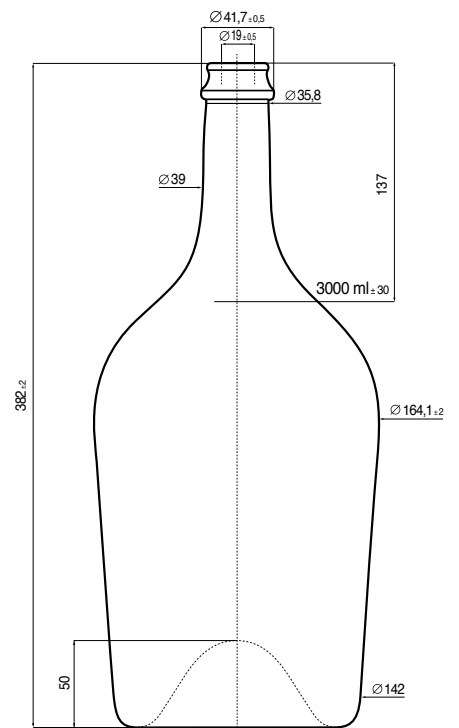

CHA **BUTTERFLY** 375ml

CHA **BUTTERFLY** 750ml

1 CHA BUTTERFLY 1500

1500 1750 280 210 BC02

2 JER BUTTERFLY 3000

3000 2950 126 84 BC11

MODELLI DEPOSITATI - REGISTERED DESIGN

1