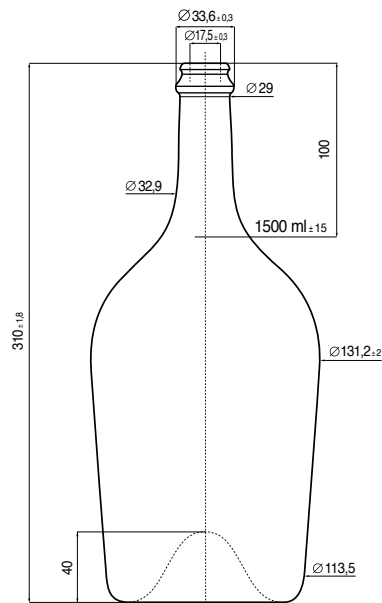

2 JER BUTTERFLY 3000

3000 2950 126 84 BC11

MODELLI DEPOSITATI - REGISTERED DESIGN

1