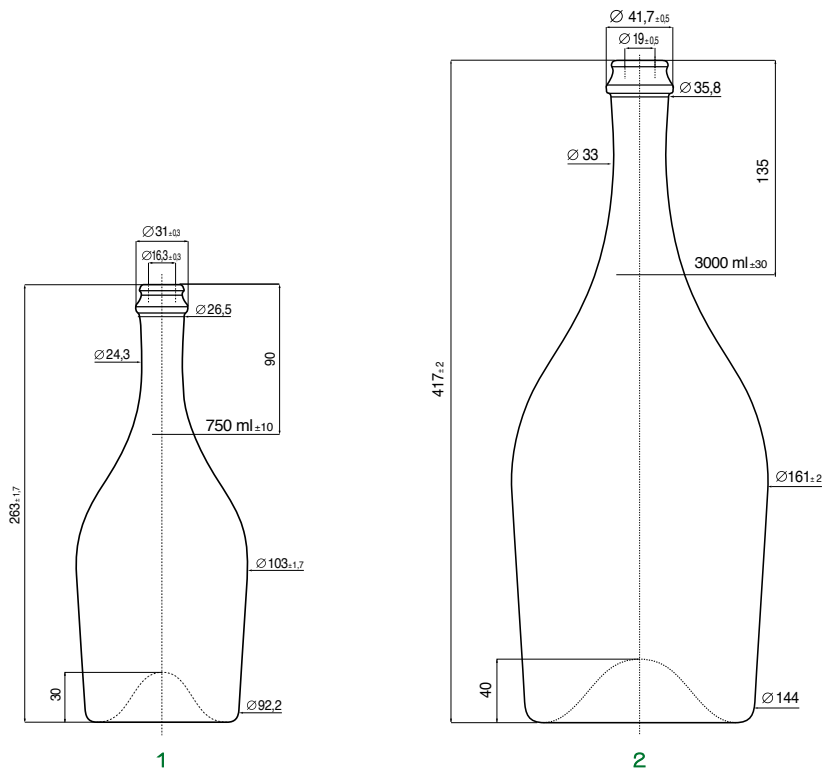

2 JER EXCLUSIVE 3000

3000 2950 126 84 BC11

MODELLI DEPOSITATI - REGISTERED DESIGN