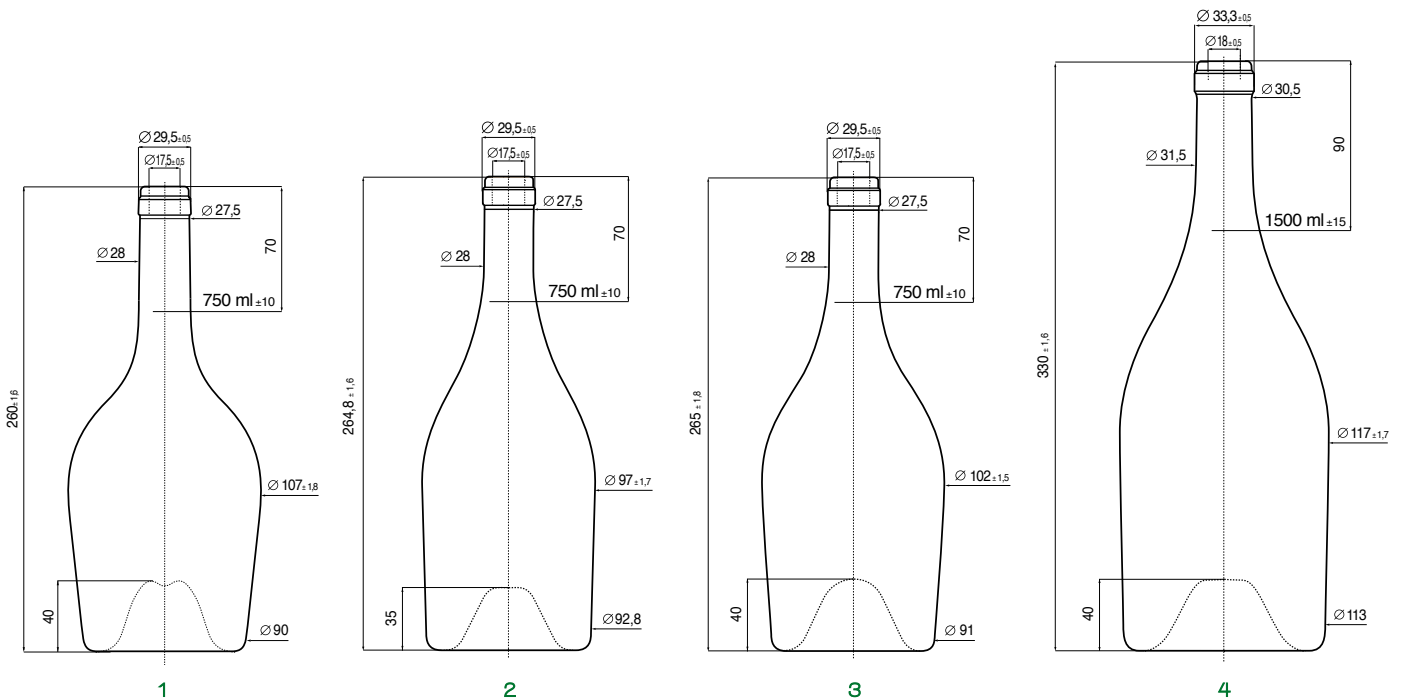

1 BRG RESERVE 750					
750	750	420	-	BB11	
2 BRG EXCLUSIVE 750					
750	650	532	-	BB11	
3 BRG EXCLUSIVE EXTRA 750					
750	750	484	-	BB11	
4 BRG EXCLUSIVE 1500					
1500	900	258	-	BB09	

MODELLI DEPOSITATI - REGISTERED DESIGN