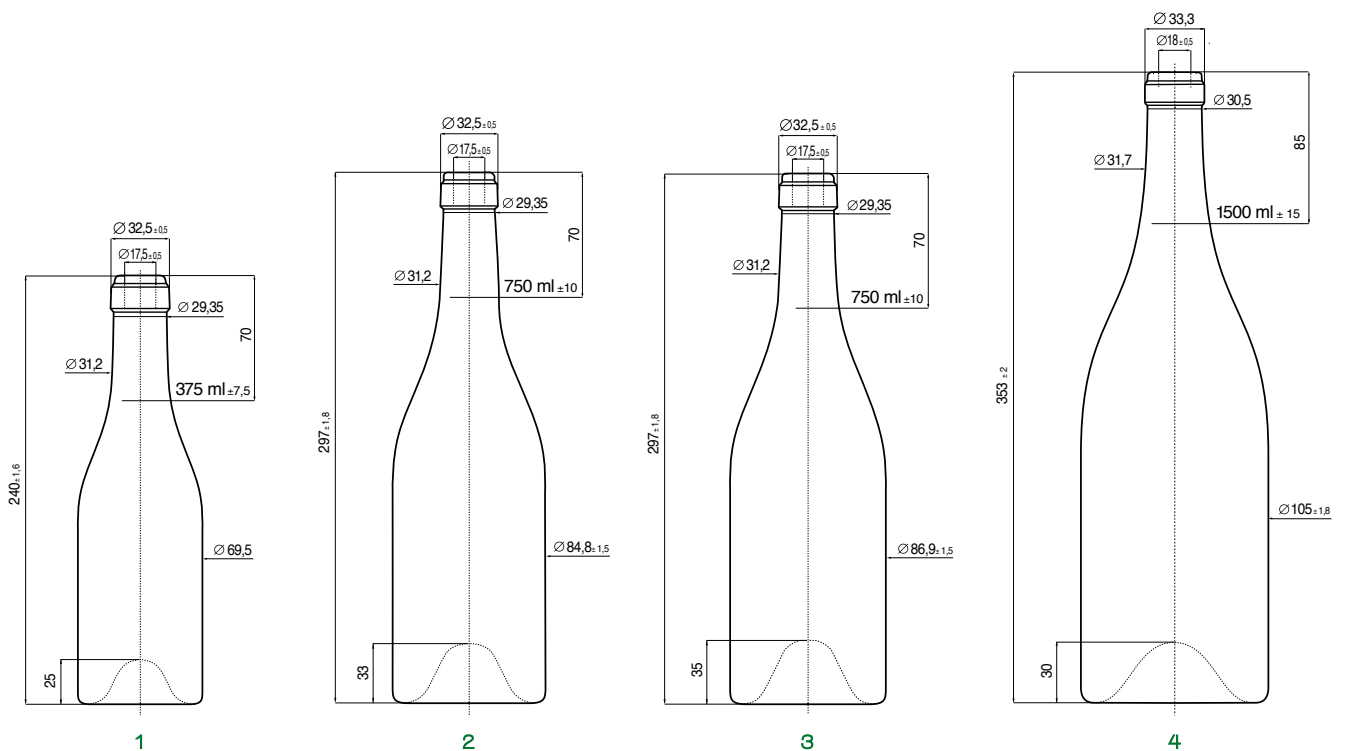

750 600 704 528 BB14

3 BRG SUPREME 750

750 750 676 507 BB14

4 BRG SUPREME 1500

1500 850 363 - BB09

MODELLI DEPOSITATI - REGISTERED DESIGN

BRG SUPREME 375ml

BRG SUPREME LEGGERA 750ml