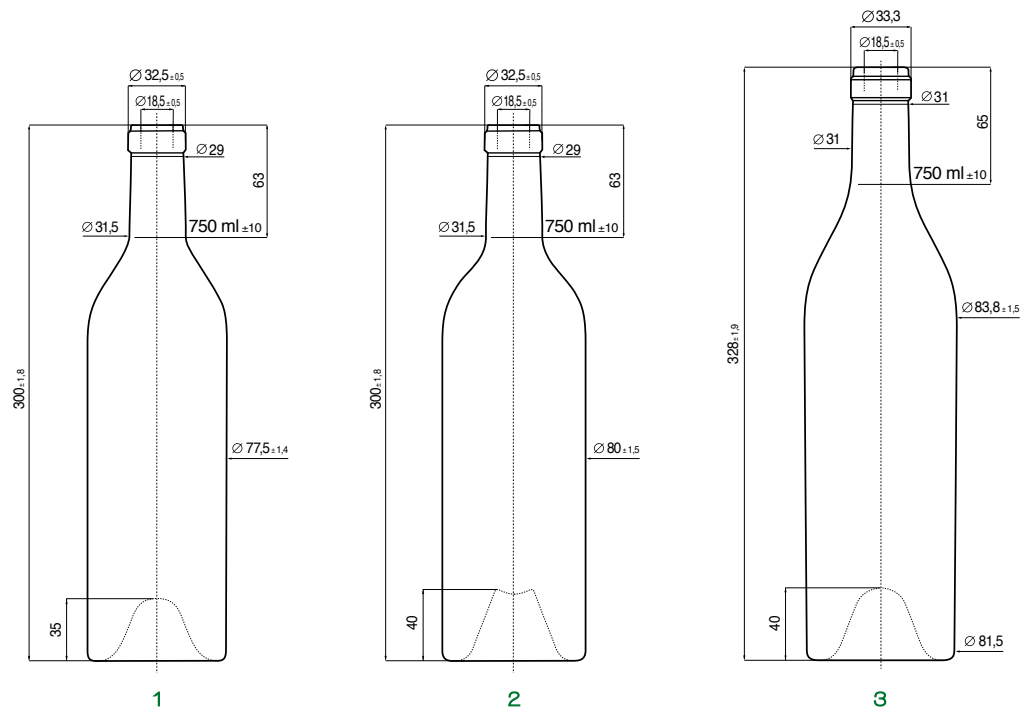

ml	g	Tray	Tray	Tray
1 BRD CRU NL 750	750	600	832	624	BB44
2 BRD CRU EXTRA 750	750	750	812	609	BB44
3 BRD GRAND CRU 750	750	1200	528	-	BB20

MODELLI DEPOSITATI - REGISTERED DESIGN