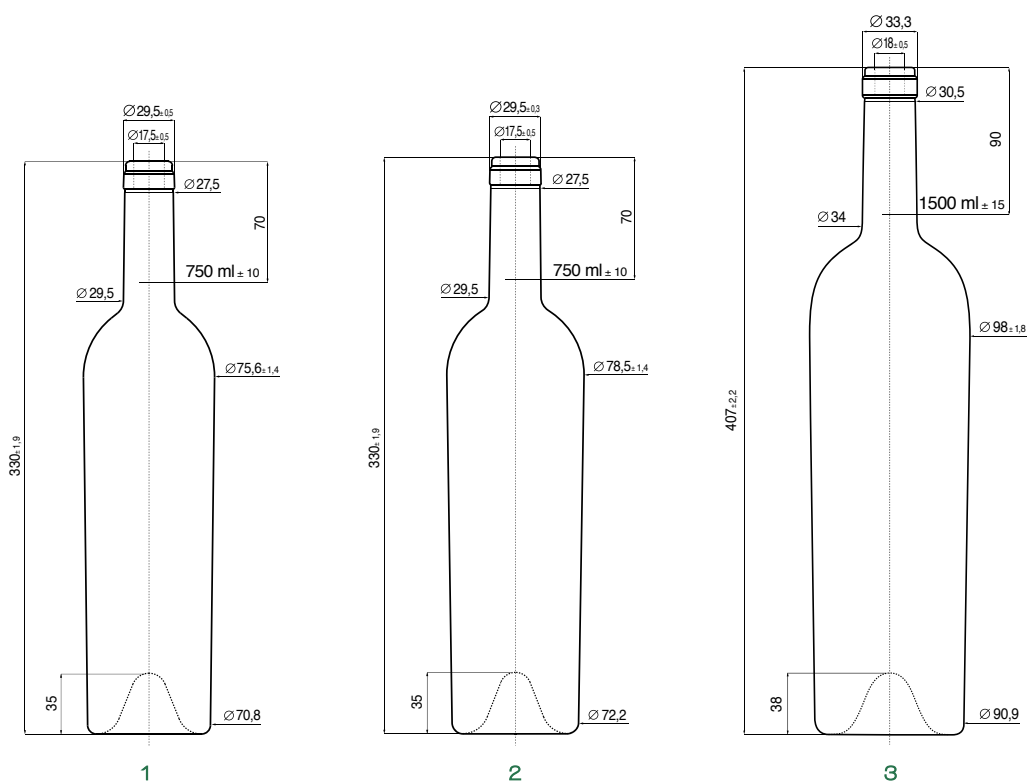

1 BRD **LIBERTY XV LEGG.** 750
750 600 699 - BB11

2 BRD **LIBERTY XV** 750
750 750 609 - BB11

3 BRD **LIBERTY XV** 1500
1500 1350 399 266 BB09

MODELLI DEPOSITATI - REGISTERED DESIGN