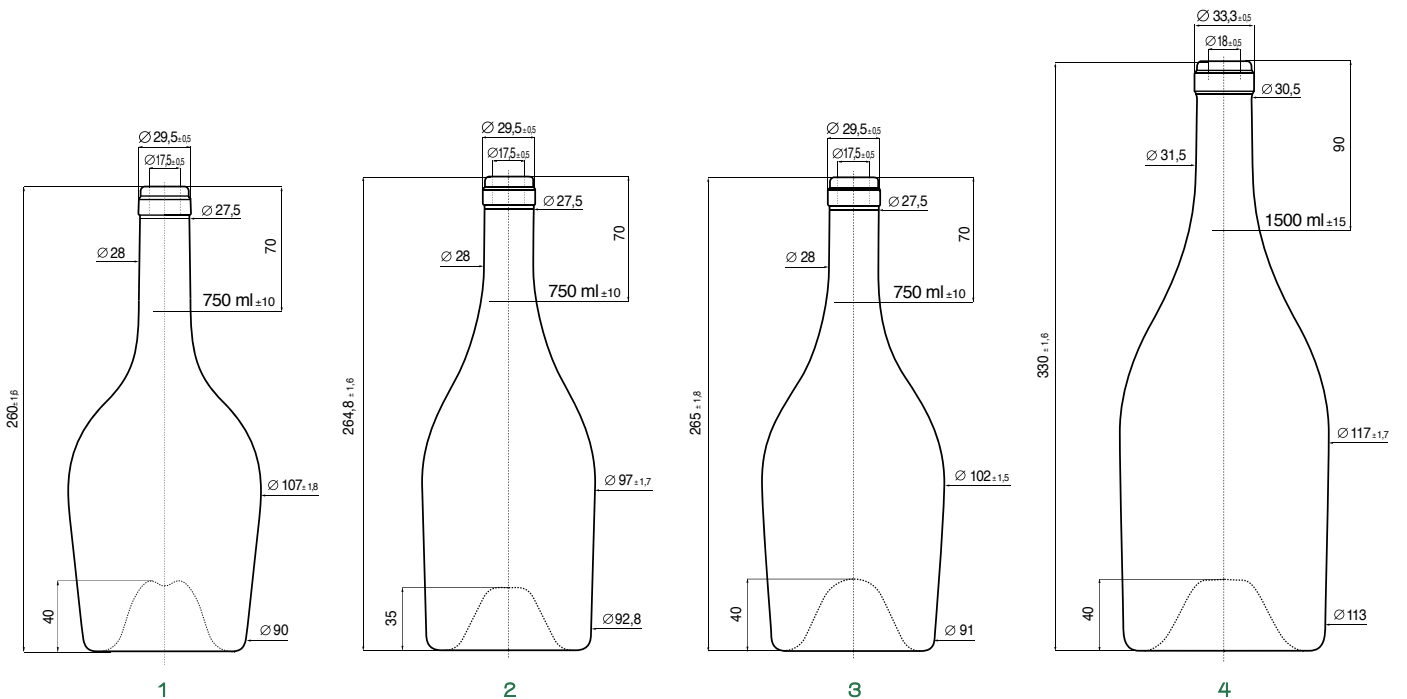

1 BRG RESERVE 750	750	750	420	-	BB11
2 BRG EXCLUSIVE 750	750	650	532	-	BB11
3 BRG EXCLUSIVE EXTRA 750	750	750	484	-	BB11
4 BRG EXCLUSIVE 1500	1500	900	258	-	BB09

MODELLI DEPOSITATI - REGISTERED DESIGN