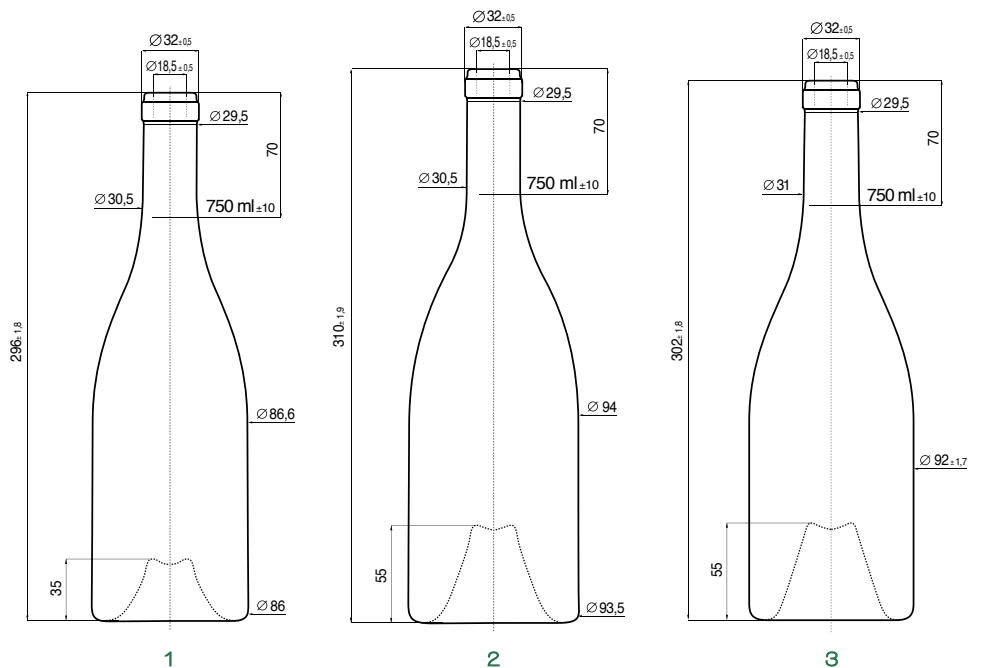

1 BRG ELITE CRU 750	750	650	676	507	BB41
2 BRG ELITE PLUS 750	750	1200	560	420	BB41
3 BRG ELITE OLD 750	750	850	600	450	BB41

MODELLI DEPOSITATI - REGISTERED DESIGN