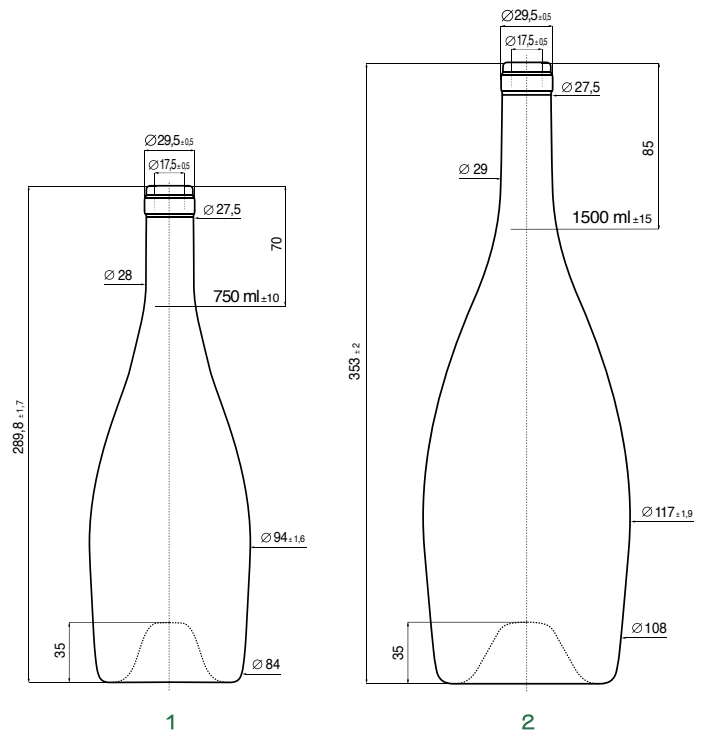

BRG **BOHEME** 1500ml