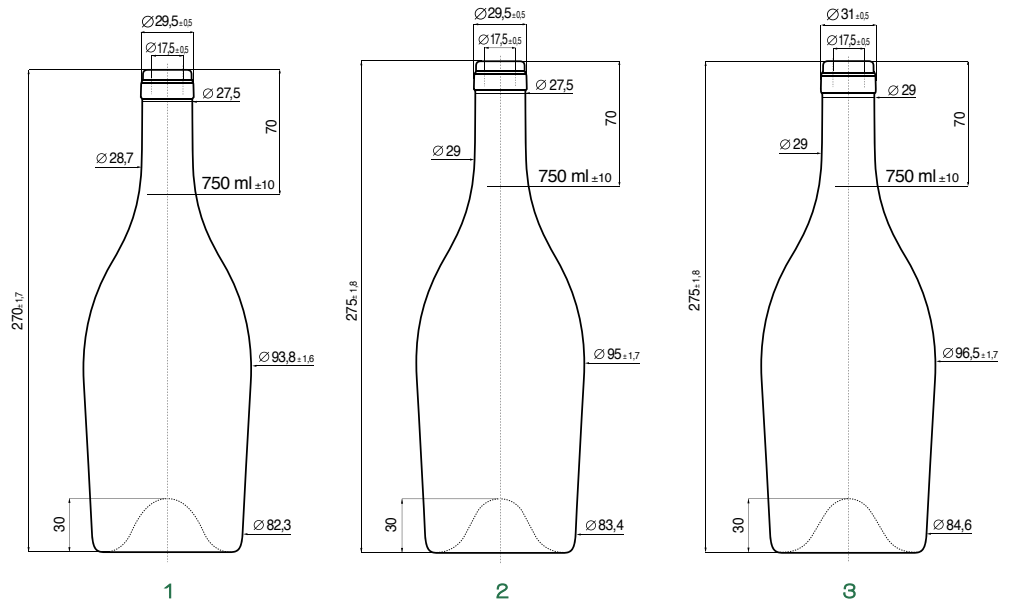

1 BRG PREMIERE ECO 750	750	650	576	-	BB11
2 BRG PREMIERE LEGGERA 750	750	750	576	-	BB11
3 BRG PREMIERE 750	750	850	576	-	BB21

MODELLI DEPOSITATI - REGISTERED DESIGN