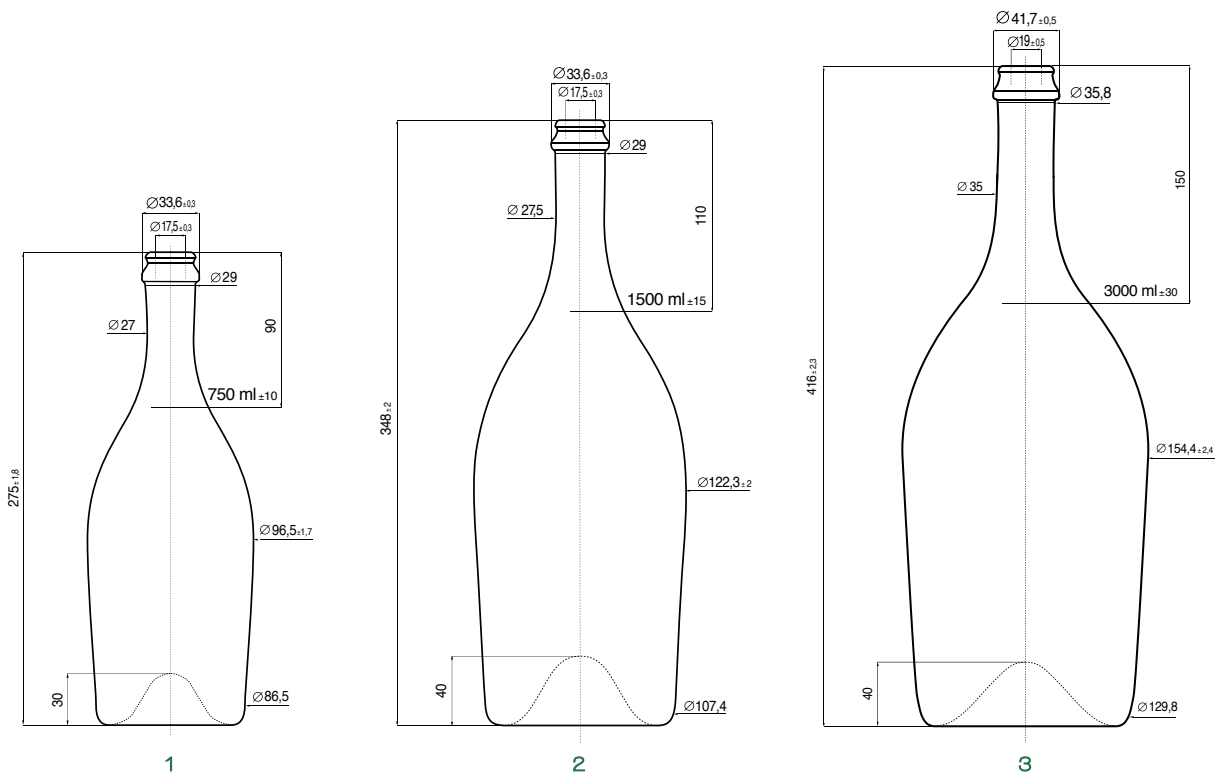

3 JER PREMIERE 3000

3000 2950 126 84 BC11

MODELLI DEPOSITATI - REGISTERED DESIGN