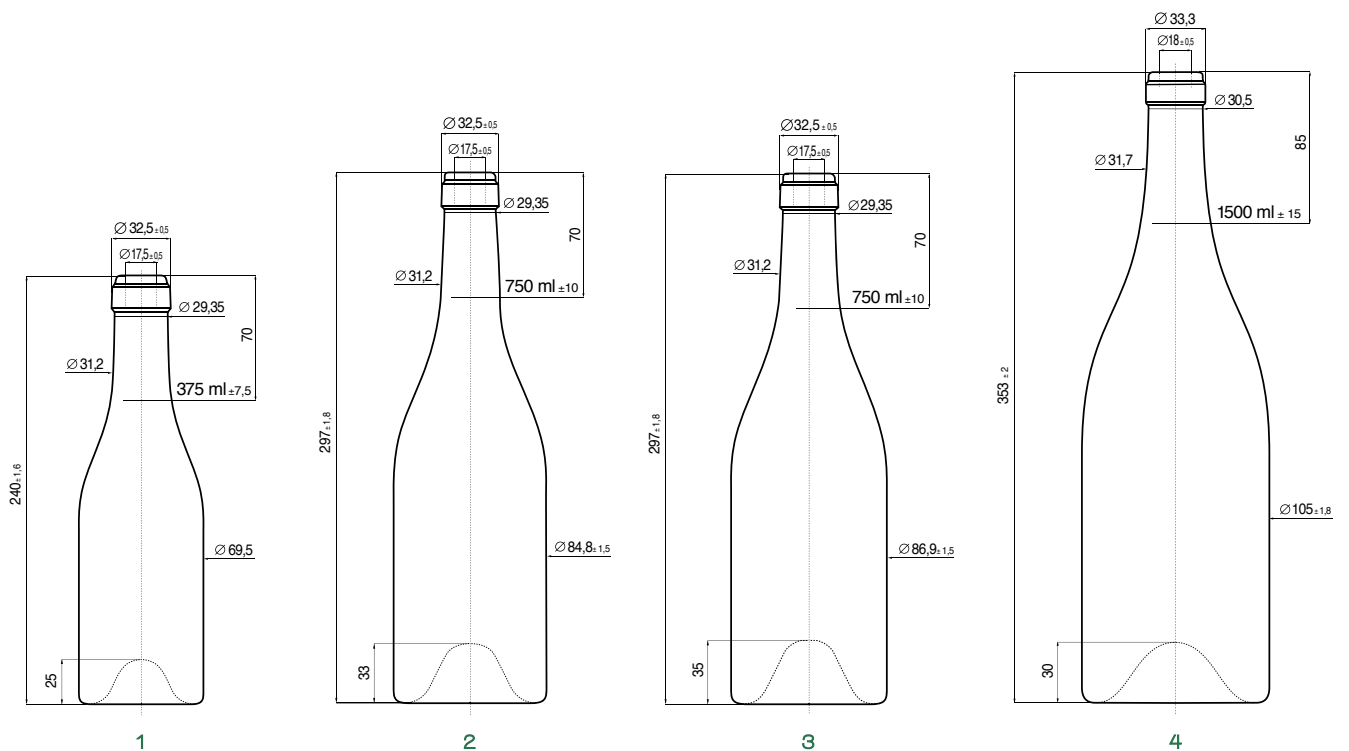

1 BRG SUPREME 375	375	450	1320	1056	BB14
2 BRG SUPREME LEGGERA 750	750	600	704	528	BB14
3 BRG SUPREME 750	750	750	676	507	BB14
4 BRG SUPREME 1500	1500	850	363	-	BB09

MODELLI DEPOSITATI - REGISTERED DESIGN