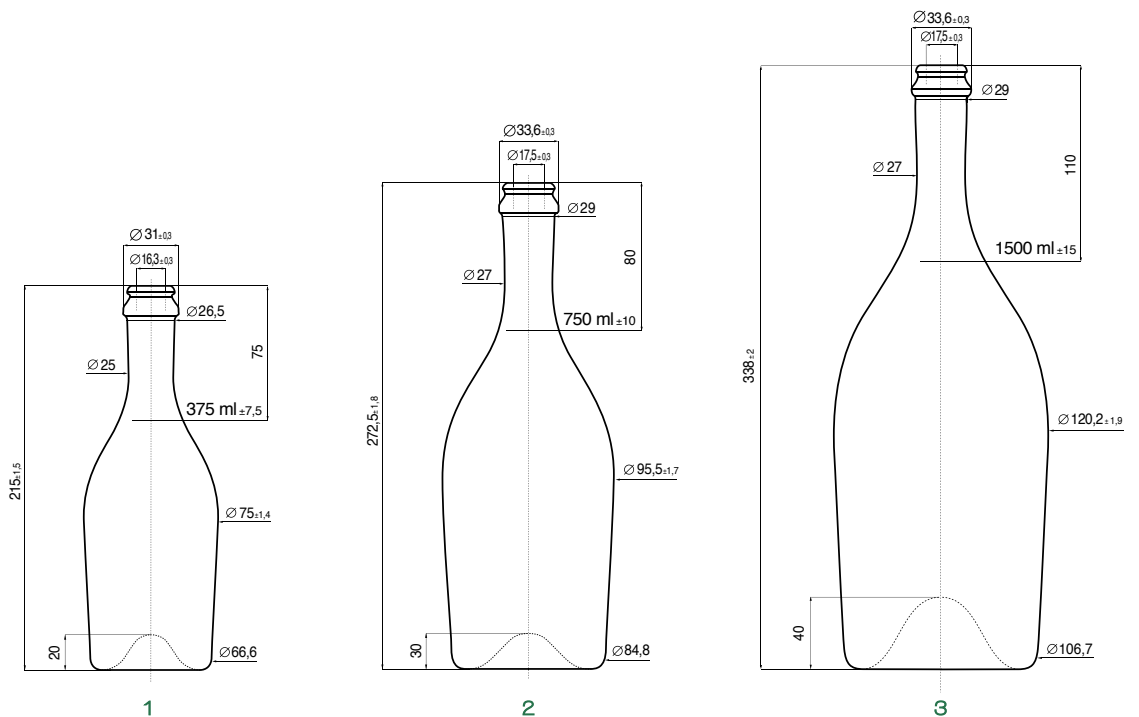

1 SPM PREMIERE	375				
	375	350	1165	-	BC07
2 SPM PREMIERE	750				
	750	750	576	-	BC02
3 SPM PREMIERE	1500				
	1500	1350	258	-	BC02

MODELLI DEPOSITATI - REGISTERED DESIGN