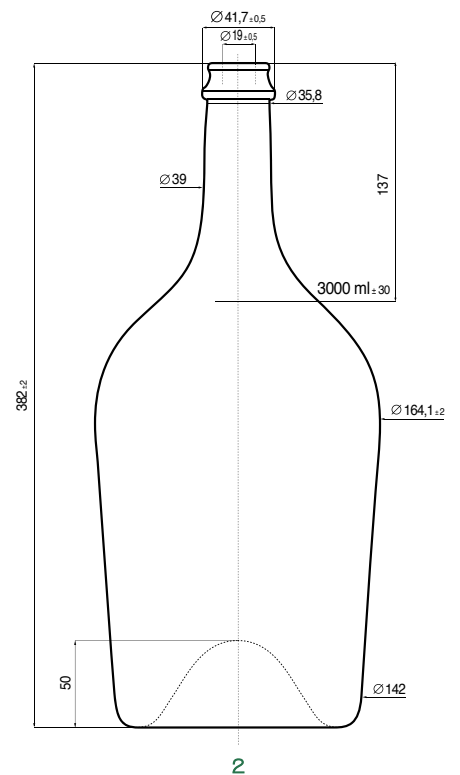

JER **BUTTERFLY** 3000ml

1 CHA **BUTTERFLY** 1500
1500 1750 280 210 BC02

2 JER **BUTTERFLY** 3000
3000 2950 126 84 BC11

MODELLI DEPOSITATI - REGISTERED DESIGN