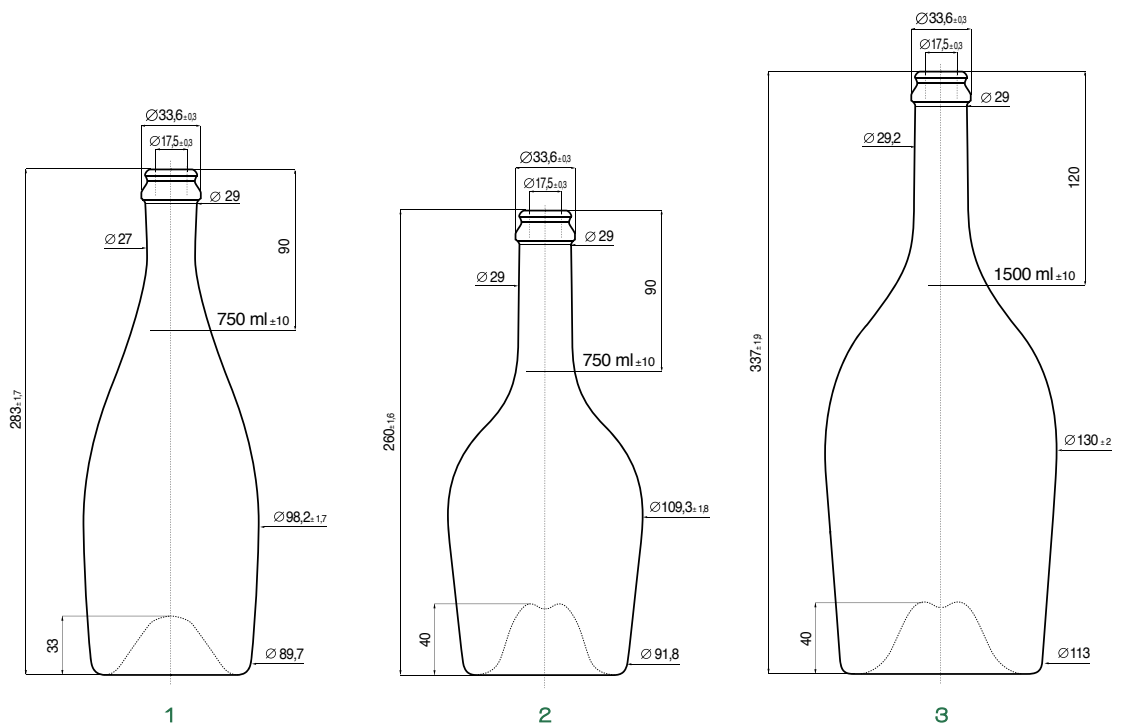

1	CHA BOHEME	750	750	900	532	-	BC02
2	CHA RESERVE	750	750	850	420	-	BC02
3	CHA RESERVE	1500	1500	1750	204	-	BC02

MODELLI DEPOSITATI - REGISTERED DESIGN