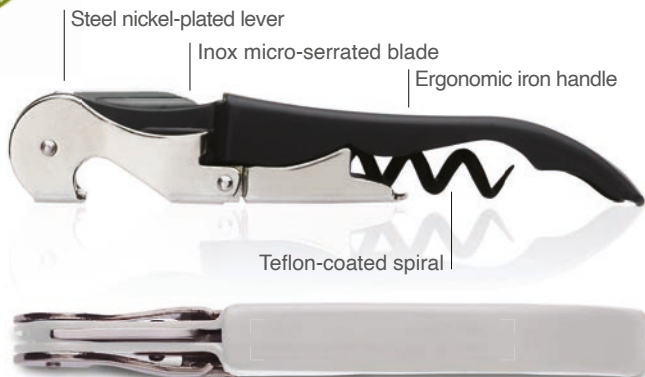

Pulltex[®]
Wine
tools
2024
www.pulltexwt.com
SUMMARY

corkscrew

Pulltap's

Steel nickel-plated lever

Inox micro-serrated blade

Ergonomic iron handle

Teflon-coated spiral

- Black
4.806.01
- Dark Grey
4.806.26
- Silver Light Grey
4.806.37
- Turquoise
4.806.35
- Olive Green
4.806.06
- Beige
4.806.62

Transfer printing

corkscrew

Quadratt

Painted iron

Steel niquel plated painted

Teflon-coated spiral

Inox microserrated blade

Inox sharp blade