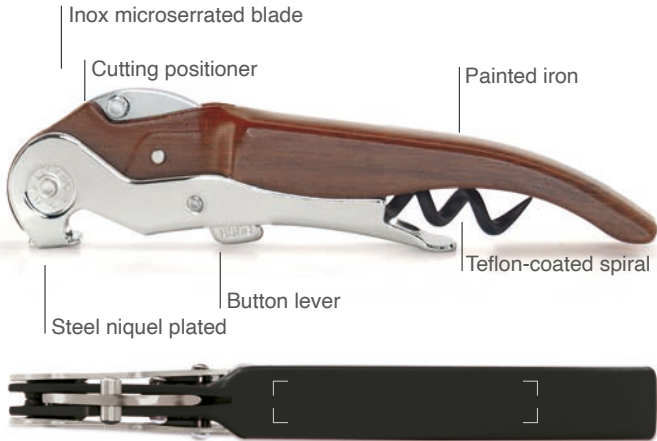

Transfer printing

corkscrew

Quadratt

Painted iron

Steel niquel plated painted

Teflon-coated spiral

Inox microserrated blade

Inox sharp blade

- White
7.199.02
- Black
7.199.01

corkscrew Hybrid

Touch Pointer

- | | | | |
|--|---|--|---|
| <input type="checkbox"/> White
4.710.00 | <input type="checkbox"/> Orange
4.710.14 | <input type="checkbox"/> Green
4.710.05 | <input type="checkbox"/> Blue
4.710.02 |
| <input type="checkbox"/> Red
7.710.04 | <input type="checkbox"/> Burgundy
7.710.03 | <input type="checkbox"/> Black
7.710.01 | |

corkscrew ClickCut

Other colours available

Inox Serrated Blade

The serrated edge of the blade makes it easy to tear off the bottle cap.

- | | | |
|----------------------------|---------------------------|----------------------|
| ■ Black
4.915.01 | ■ Grass Green
4.915.15 | ■ Red
4.915.13 |
| ■ Blue Navy
4.915.02 | ■ Violet
4.915.19 | ■ Orange
4.915.09 |
| ■ Ice Blue
4.915.24 | ■ Fuchsia
4.915.10 | ■ Yellow
4.915.14 |
| ■ Bottle Green
4.915.05 | ■ Burgundy
4.915.03 | □ White
4.915.00 |