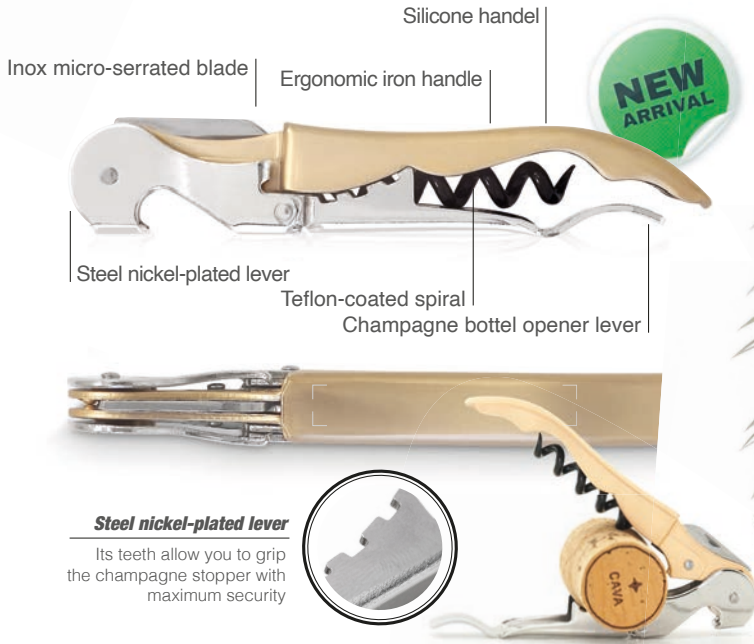

corkscrew ClickCut

Other colours available

Inox Serrated Blade

The serrated edge of the blade makes it easy to tear off the bottle cap.

- | | | |
|----------------------------|---------------------------|----------------------|
| ■ Black
4.915.01 | ■ Grass Green
4.915.15 | ■ Red
4.915.13 |
| ■ Blue Navy
4.915.02 | ■ Violet
4.915.19 | ■ Orange
4.915.09 |
| ■ Ice Blue
4.915.24 | ■ Fuchsia
4.915.10 | ■ Yellow
4.915.14 |
| ■ Bottle Green
4.915.05 | ■ Burgundy
4.915.03 | □ White
4.915.00 |

2F corkscrew two functions

4.801.02

CorkPuller

Pourer niGota

CMYK
5.003.00

**NEW
ARRIVAL**

niGota Slow Serving

5.102.16