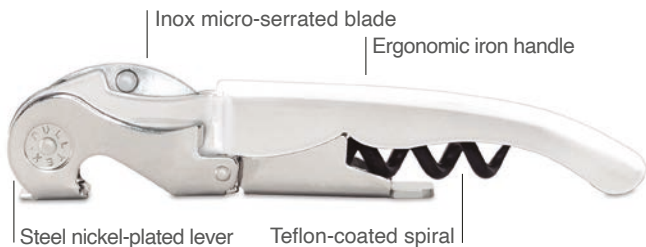

- Bottle Gree
4.806.05
- Water Blue
4.806.07
- Blue Navy
4.806.02
- Violet
4.806.08
- Chocolate
4.806.39
- Pink
4.806.10

- Burgundy
4.806.03
- Red
4.806.04
- Orange
4.806.16
- Yellow
4.806.14
- White
4.806.00
- Grass Green
4.806.38

Transfer printing

corkscrew

Quadratt

Painted iron

Steel niquel plated painted

Teflon-coated spiral

Inox microserrated blade

Inox sharp blade

- White
7.199.02
- Black
7.199.01

corkscrew Hybrid

Touch Pointer

- | | | | |
|--|---|--|---|
| <input type="checkbox"/> White
4.710.00 | <input type="checkbox"/> Orange
4.710.14 | <input type="checkbox"/> Green
4.710.05 | <input type="checkbox"/> Blue
4.710.02 |
| <input type="checkbox"/> Red
7.710.04 | <input type="checkbox"/> Burgundy
7.710.03 | <input type="checkbox"/> Black
7.710.01 | |

corkscrew ClickCut

Other colours available

Inox Serrated Blade

The serrated edge of the blade makes it easy to tear off the bottle cap.

- | | | |
|----------------------------|---------------------------|----------------------|
| ■ Black
4.915.01 | ■ Grass Green
4.915.15 | ■ Red
4.915.13 |
| ■ Blue Navy
4.915.02 | ■ Violet
4.915.19 | ■ Orange
4.915.09 |
| ■ Ice Blue
4.915.24 | ■ Fuchsia
4.915.10 | ■ Yellow
4.915.14 |
| ■ Bottle Green
4.915.05 | ■ Burgundy
4.915.03 | □ White
4.915.00 |