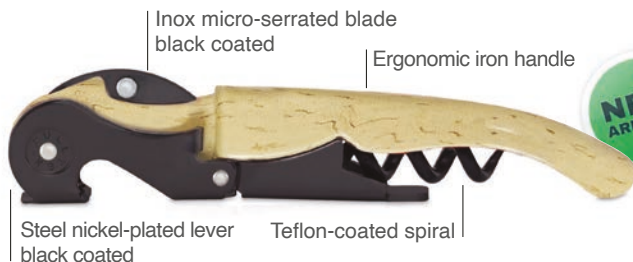

Transfer printing

corkscrew

Quadratt

Painted iron

Steel niquel plated painted

Teflon-coated spiral

Inox microserrated blade

Inox sharp blade

- White
7.199.02
- Black
7.199.01

corkscrew Hybrid

Touch Pointer

- | | | | |
|--|---|--|---|
| <input type="checkbox"/> White
4.710.00 | <input type="checkbox"/> Orange
4.710.14 | <input type="checkbox"/> Green
4.710.05 | <input type="checkbox"/> Blue
4.710.02 |
| <input type="checkbox"/> Red
7.710.04 | <input type="checkbox"/> Burgundy
7.710.03 | <input type="checkbox"/> Black
7.710.01 | |

corkscrew Hybrid All Black

- | | |
|--|--|
| <input type="checkbox"/> White
7.710.10 | <input type="checkbox"/> Wood transfer
7.710.20 |
| <input type="checkbox"/> Black
7.710.11 | <input type="checkbox"/> Red
7.710.13 |

corkscrew ClickCut

Other colours available

Inox Serrated Blade

The serrated edge of the blade makes it easy to tear off the bottle cap.

- | | | |
|----------------------------|---------------------------|----------------------|
| ■ Black
4.915.01 | ■ Grass Green
4.915.15 | ■ Red
4.915.13 |
| ■ Blue Navy
4.915.02 | ■ Violet
4.915.19 | ■ Orange
4.915.09 |
| ■ Ice Blue
4.915.24 | ■ Fuchsia
4.915.10 | ■ Yellow
4.915.14 |
| ■ Bottle Green
4.915.05 | ■ Burgundy
4.915.03 | □ White
4.915.00 |